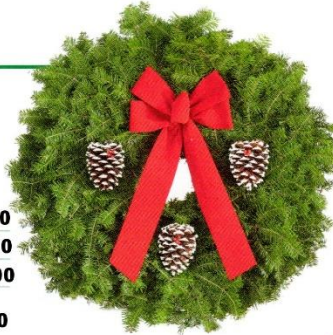

YOUR COST \$ **33.00**

Direct Shipped via FedEx \$56.00

Itasca Swag

The **Itasca Swag** is made of a balsam fir base layered with white cedar and red pine. Decorations include a festive plaid wire-edged bow and a cluster of white-tipped cones. This is the perfect accompaniment to the Itasca Wreath. These swags will be individually bagged. About 24"-26"

YOUR COST \$ **27.00**

Direct Shipped via FedEx \$50.00

Balsam Fir Wreath

One of our most popular items, our **Balsam Fir Wreath** is made from a base of fragrant balsam fir.

YOUR COST \$

25"= \$ 23.00
36"= \$ 39.00 48"= \$ 66.00
60"= \$ 115.00 72"= \$ 140.00 84"= \$ 164.00

22" Direct Shipped via FedEx \$50.00

Diamond Swag

Our elegant **Diamond Swag** is handcrafted of a balsam fir base layered with white cedar and berried juniper throughout. It's decorated with a cluster of natural cones, purple eucalyptus and a Christmas plum multi-loop satin bow. These swags will be individually boxed. About 24"-26"